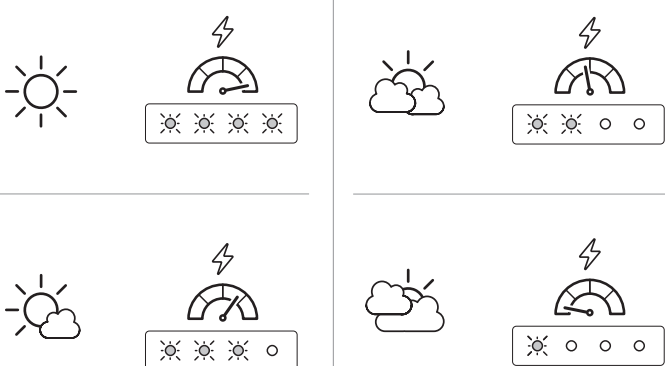

Reference tip: Approximately 2 hours in direct peak sun will fully charge the integrated battery

- To charge a device using the SolarPanel 5+, plug the device into the **USB charge out port** located in the orange bar on the backside of your panel **(2.3)** and press the battery status button once.
- To stop charging your device, unplug from the SolarPanel 5+.
- To supplement or top off your SolarPanel 5+'s internal battery, use the included micro USB cord to connect to a wall outlet, computer, or other USB power source. **(2.4)**

Note: The SolarPanel 5+ will not charge devices via the micro-USB panel (2.4) - this input is for charging the internal battery only.

1.1

1.2

2.1

2.2

2.3

2.4

WARRANTY