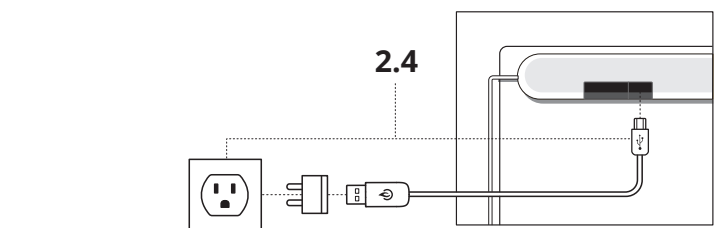

Reference tip: Approximately 2 hours in direct peak sun will fully charge the integrated battery

- To charge a device using the SolarPanel 5+, plug the device into the **USB charge out port** located in the orange bar on the backside of your panel **(2.3)** and press the battery status button once.
- To stop charging your device, unplug from the SolarPanel 5+.
- To supplement or top off your SolarPanel 5+'s internal battery, use the included micro USB cord to connect to a wall outlet, computer, or other USB power source. **(2.4)**

Note: The SolarPanel 5+ will not charge devices via the micro-USB panel (2.4) - this input is for charging the internal battery only.

1.1

1.2

2.1

2.2

2.3

2.4

WARRANTY