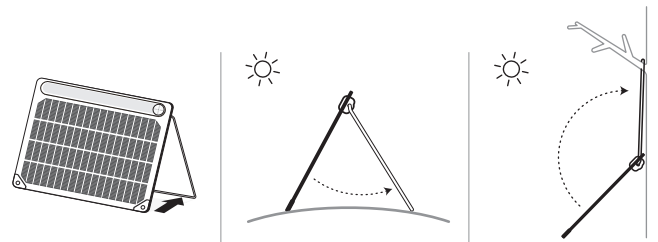

BioLite SolarPanel 5+

IMPORTANT: Read all instructions and warnings before use.

WARNING: The SolarPanel 5+ contains a battery. Do not submerge in water.

Prior to First Use: The SolarPanel 5+ comes with an integrated battery, allowing you to store power on the go. For a head start on the trail, you can pre-charge your SolarPanel 5+ before heading out by plugging it in via micro-USB to any power source such as a wall outlet or computer USB port.

In the Box: SolarPanel 5+, USB Cable, Quick Start Guide

Care & Maintenance: If the SolarPanel 5+ gets dirty, simply wipe away the dirt with a damp cloth. The SolarPanel 5+ is weather resistant. Do not leave out in rain for prolonged period of time and do not submerge in water. Store in a cool dry area when not in use.

Product Specifications: Dimensions: 10.12 x 8.19 x 0.94 in; 257 x 208 x 24 mm **Weight:** 13.76 oz/390g **Inputs:** Micro USB charge in **Outputs:** USB charge out **Power Output:** 5 watts at peak sun **Cell Type:** Monocrystalline **Battery:** 2200 mAh lithium-ion, 8 Wh storage

Components & Controls

1. Battery & Charge Strength Indicator	4. Sundial	7. Micro USB Charge In
2. Battery Status Button	5. Kickstand	8. USB Cable
3. High Efficiency Monocrystalline Panel	6. USB Charge Out	9. Corner Latches

1 SETUP

1. To maximize power generation, place your SolarPanel 5+ in direct sunlight: align the panel's **sundial** so that the black dot's shadow is in the center of the axis. **(1.1)**
2. Stabilize the position of your panel with the integrated 360 degree kickstand: rotate in any direction for hanging, standing, or stabilizing on uneven terrain. **(1.2)**

2 CHARGING