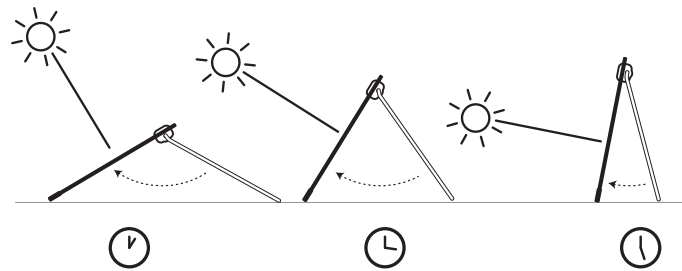

Reference tip: Approximately 2 hours in direct peak sun will fully charge the integrated battery

- To charge a device using the SolarPanel 5+, plug the device into the **USB charge out port** located in the orange bar on the backside of your panel **(2.3)** and press the battery status button once.
- To stop charging your device, unplug from the SolarPanel 5+.
- To supplement or top off your SolarPanel 5+'s internal battery, use the included micro USB cord to connect to a wall outlet, computer, or other USB power source. **(2.4)**

Note: The SolarPanel 5+ will not charge devices via the micro-USB panel (2.4) - this input is for charging the internal battery only.

1.1

1.2

2.1

2.2

2.3

2.4

WARRANTY