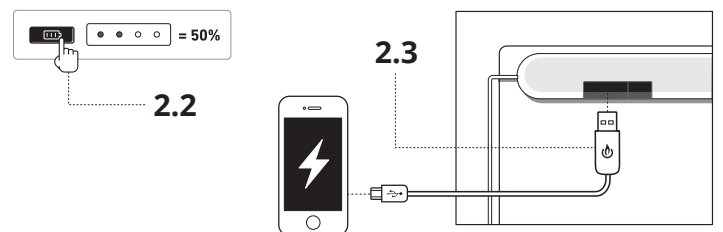

Reference tip: Approximately 2 hours in direct peak sun will fully charge the integrated battery

- To charge a device using the SolarPanel 5+, plug the device into the **USB charge out port** located in the orange bar on the backside of your panel **(2.3)** and press the battery status button once.
- To stop charging your device, unplug from the SolarPanel 5+.
- To supplement or top off your SolarPanel 5+'s internal battery, use the included micro USB cord to connect to a wall outlet, computer, or other USB power source. **(2.4)**

Note: The SolarPanel 5+ will not charge devices via the micro-USB panel (2.4) - this input is for charging the internal battery only.

1.1

1.2

2.1

2.2

2.3

2.4

WARRANTY