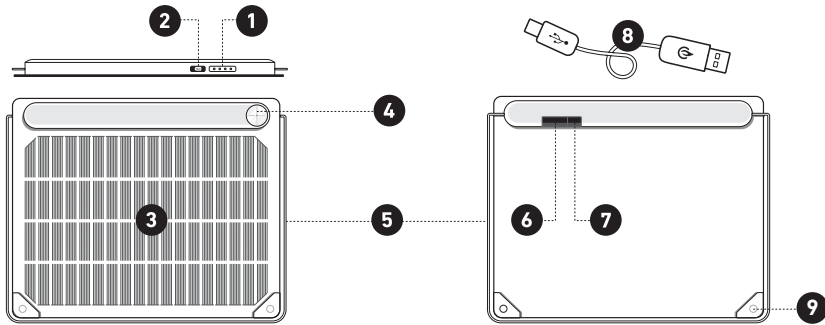

BioLite SolarPanel 5+

IMPORTANT: Read all instructions and warnings before use.

WARNING: The SolarPanel 5+ contains a battery. Do not submerge in water.

Prior to First Use: The SolarPanel 5+ comes with an integrated battery, allowing you to store power on the go. For a head start on the trail, you can pre-charge your SolarPanel 5+ before heading out by plugging it in via micro-USB to any power source such as a wall outlet or computer USB port.

Product Specifications: Dimensions: 10.12 x 8.19 x 0.94 in; 257 x 208 x 24 mm **Weight:** 13.76 oz/390g **Inputs:** Micro USB charge in **Outputs:** USB charge out **Power Output:** 5 watts at peak sun **Cell Type:** Monocrystalline **Battery:** 2200 mAh lithium-ion, 8 Wh storage

1 SETUP

- To maximize power generation, place your SolarPanel 5+ in direct sunlight: align the panel's **sundial** so that the black dot's shadow is in the center of the axis. **(1.1)**
- Stabilize the position of your panel with the integrated 360 degree kickstand: rotate in any direction for hanging, standing, or stabilizing on uneven terrain. **(1.2)**

Reference tip: Approximately 2 hours in direct peak sun will fully charge the integrated battery

- To charge a device using the SolarPanel 5+, plug the device into the **USB charge out port** located in the orange bar on the backside of your panel **(2.3)** and press the battery status button once.
- To stop charging your device, unplug from the SolarPanel 5+.
- To supplement or top off your SolarPanel 5+'s internal battery, use the included micro USB cord to connect to a wall outlet, computer, or other USB power source. **(2.4)**