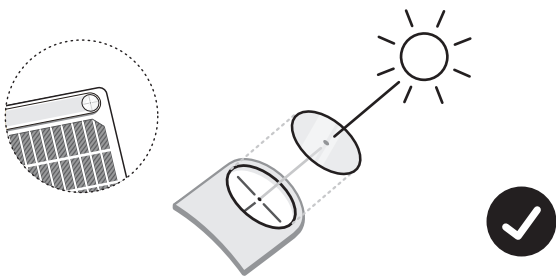

BioLite SolarPanel 5+

IMPORTANT: Read all instructions and warnings before use.

WARNING: The SolarPanel 5+ contains a battery. Do not submerge in water.

Prior to First Use: The SolarPanel 5+ comes with an integrated battery, allowing you to store power on the go. For a head start on the trail, you can pre-charge your SolarPanel 5+ before heading out by plugging it in via micro-USB to any power source such as a wall outlet or computer USB port.

In the Box: SolarPanel 5+, USB Cable, Quick Start Guide

Care & Maintenance: If the SolarPanel 5+ gets dirty, simply wipe away the dirt with a damp cloth. The SolarPanel 5+ is weather resistant. Do not leave out in rain for prolonged period of time and do not submerge in water. Store in a cool dry area when not in use.

Product Specifications: Dimensions: 10.12 x 8.19 x 0.94 in; 257 x 208 x 24 mm **Weight:** 13.76 oz/390g **Inputs:** Micro USB charge in **Outputs:** USB charge out **Power Output:** 5 watts at peak sun **Cell Type:** Monocrystalline **Battery:** 2200 mAh lithium-ion, 8 Wh storage

Components & Controls

1. Battery & Charge Strength Indicator	4. Sundial	7. Micro USB Charge In
2. Battery Status Button	5. Kickstand	8. USB Cable
3. High Efficiency Monocrystalline Panel	6. USB Charge Out	9. Corner Latches

1 SETUP

1. To maximize power generation, place your SolarPanel 5+ in direct sunlight: align the panel's **sundial** so that the black dot's shadow is in the center of the axis. **(1.1)**
2. Stabilize the position of your panel with the integrated 360 degree kickstand: rotate in any direction for hanging, standing, or stabilizing on uneven terrain. **(1.2)**

2 CHARGING